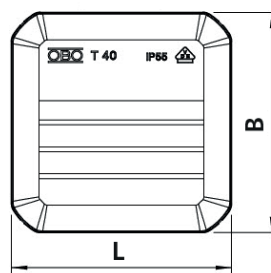

### Dimensions

Technical data	OBO BETTERMANN cable junction box type		
	T40	T60	T100
Dimension (LxBxH) mm			
inside	77x77x46	100x100x48	136x102x57
outside	90x90x52	114x114x57	150x116x67
Entry point	7 x M20	7 x M20	10 x M20
Cover catch	Snap closure	Screw cap	Screw cap