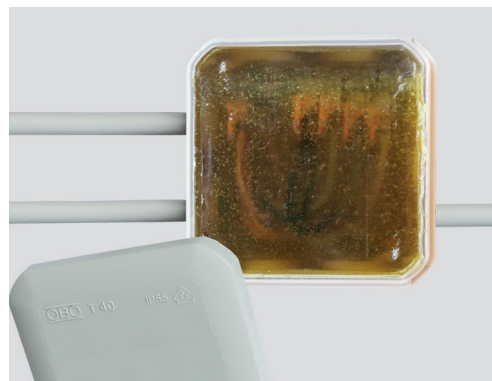

Universal Box CG Connection and branch box

OBO cable junction box with WAGO COMPACT type 221 splicing connectors, the cast resin does not require a hazard label

The Universal Box CG combines the advantages of a junction and branch box with those of resin cable accessories. It is universally suitable for implementing complex electrical connections in the tightest of spaces.

The system ensures permanent protection against moisture and completely eliminates condensation.

Properties

- High-quality cable junction boxes from OBO BETTERMANN available in various housing sizes
- Fitted with WAGO COMPACT 221 series splicing connectors
- Protection class: IP68 with cast resin
- Halogen-free
- UV-resistant junction box
- CMR, isocyanate and silicone-free, no hazard label required
- Environmentally compatible
- High flexibility thanks to removable cast resin
- Translucent, even after hardening
- Durability, even when exposed to permanent moisture

Application/suitability

- Indoor areas (also with high exposure to moisture)
- Outdoor
- Earth

Voltage level

- 230/400 V

Test standards

- DIN EN 60529 (VDE 0470)
- DIN EN 50393 (VDE 0278)

Storage time/shelf life

- Cast resin up to 24 months

Dimensions